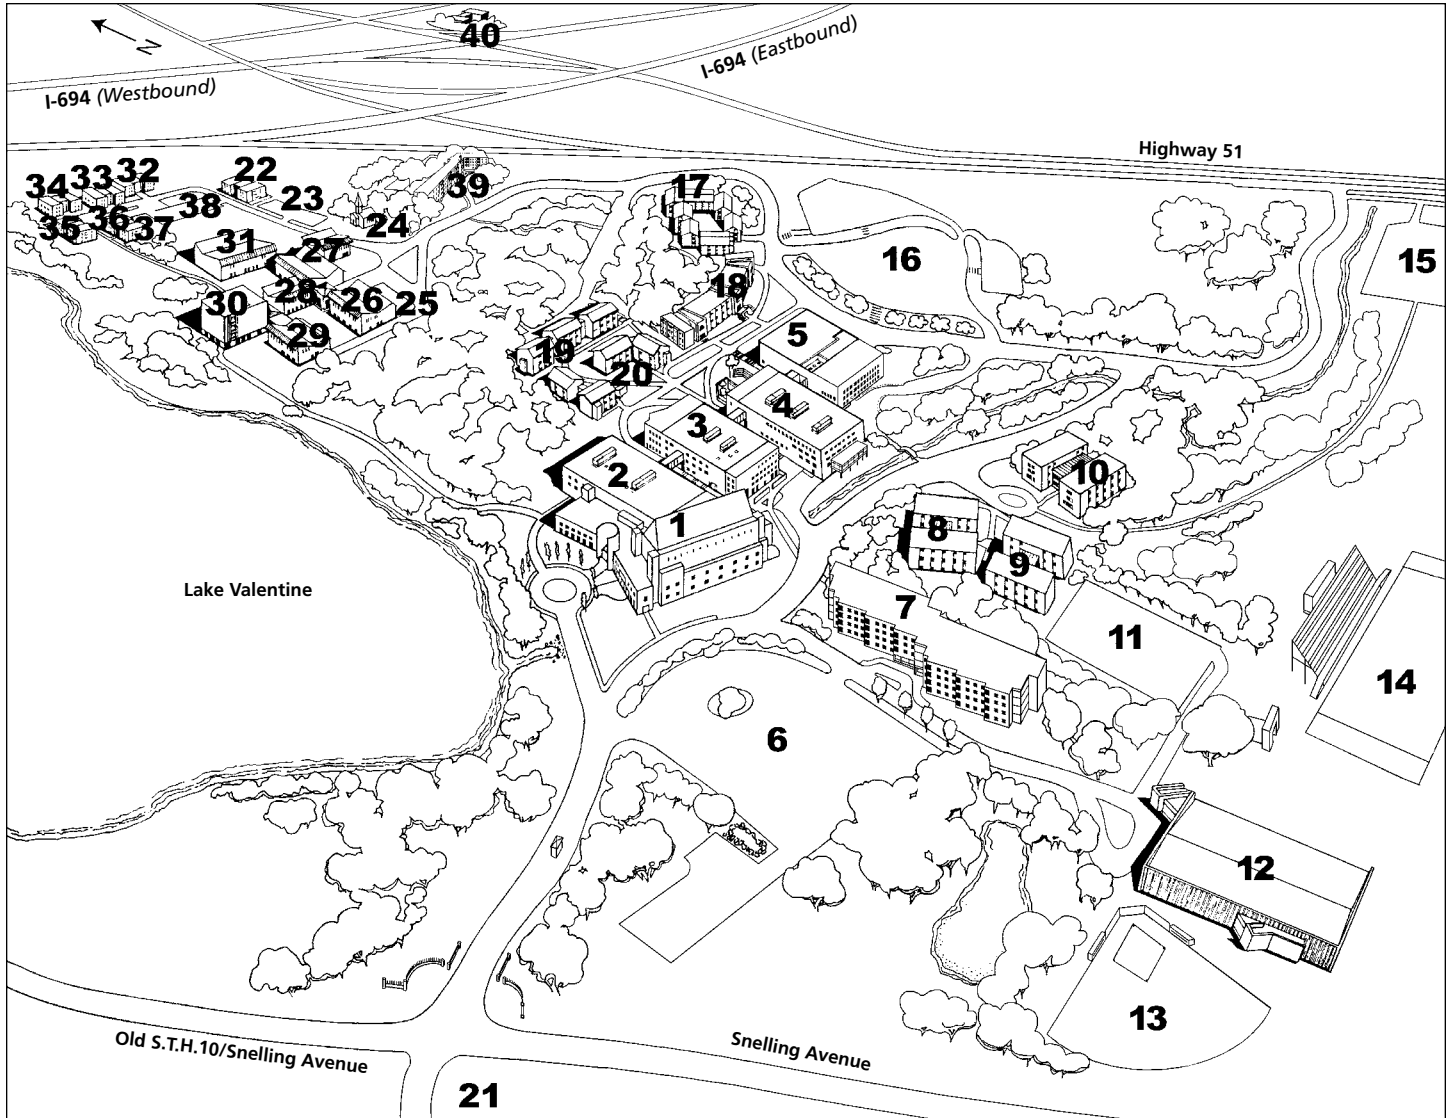

## Welcome to Bethel

Bethel University is located on a 231-acre lakeside campus of wooded, rolling hills in Arden Hills, Minnesota, a suburb of St. Paul. The campus has easy access to freeways and to the Minneapolis and St. Paul metropolitan area.

### South End of Campus

- |   |   |
|---|---|
| 1 Community Life Center<br>Benson Great Hall  | 11 Heritage Hall Parking Lot                                  |
| 2 Academic Center (AC)                        | 12 Sports and Recreation Center (SRC)                         |
| 3 Clauson Center (CC)                         | 13 Hargis Park  |
| 4 Hagstrom Student<br>Services Center (HC)    | 14 Bremer Field/Royal Stadium                                 |
| 5 Robertson Physical<br>Education Center (RC) | 15 SoHo Parking Lot   |
| 6 West Parking Lot                            | 16 East Parking Lots  |
| 7 Heritage Hall                               | 17 Arden Village East Residences                              |
| 8 Edgren Residence                            | 18 Nelson Residence   |
| 9 Bodien Residence                            | 19 Arden Village West Residences                              |
| 10 Getsch Residence                           | 20 Townhouse H Offices:<br>Health Services, Counseling Center |
|   | 21 Ona Orth Athletic Complex                                  |

## Local Area Map

## Main Building Layouts