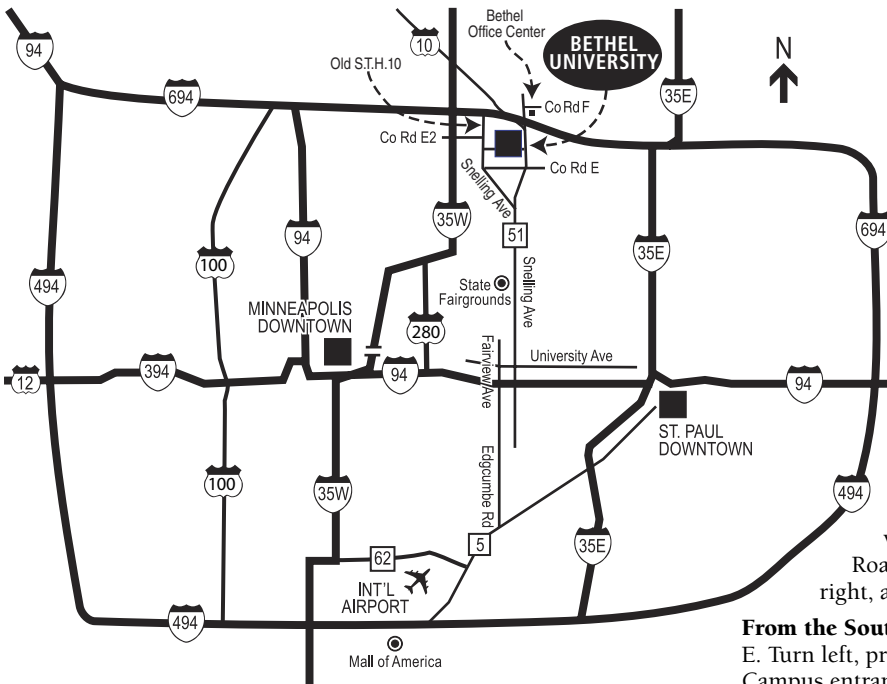

## Welcome to Bethel

Bethel University is located on a 231-acre lakeside campus of wooded, rolling hills in Arden Hills, Minnesota, a suburb of St. Paul. The campus has easy access to freeways and to the Minneapolis and St. Paul metropolitan area.

"Maps and directions to Bethel University" on other side.

## Twin Cities Area Map

**From the South:** Take Snelling Ave. north and exit at County Road E. Turn left, proceed to Old S.T.H. 10 (Snelling Ave.), and turn right. Campus entrance is on the right. Or take I-35W north to the County Road E2 exit. Go east to Old S.T.H. 10 (Snelling Ave.), turn right, and take first left into campus.