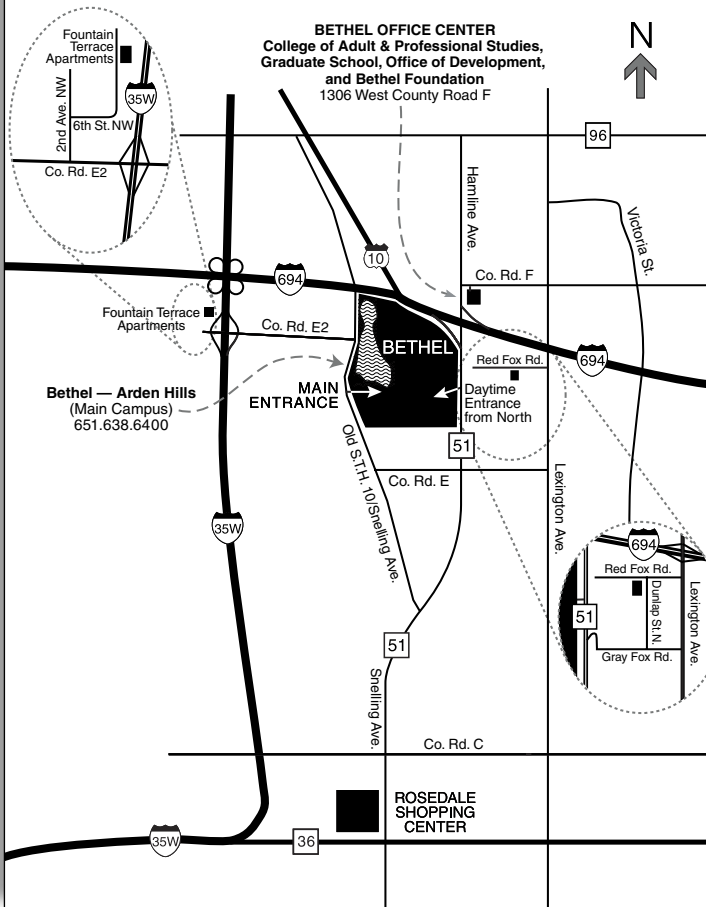

## Twin Cities Area Map

**From the West:** *During daytime hours*, take I-694 east to the Snelling Ave. (Highway 51) turnoff and proceed to campus entrance on the right, one-quarter mile south. *During evening hours*, take I-694 east; turn south onto I-35W. Take I-35W to the County Road E2 exit. Go east to Old S.T.H. 10 (Snelling Ave.), turn right, and take first left into campus.

## Local Area Map